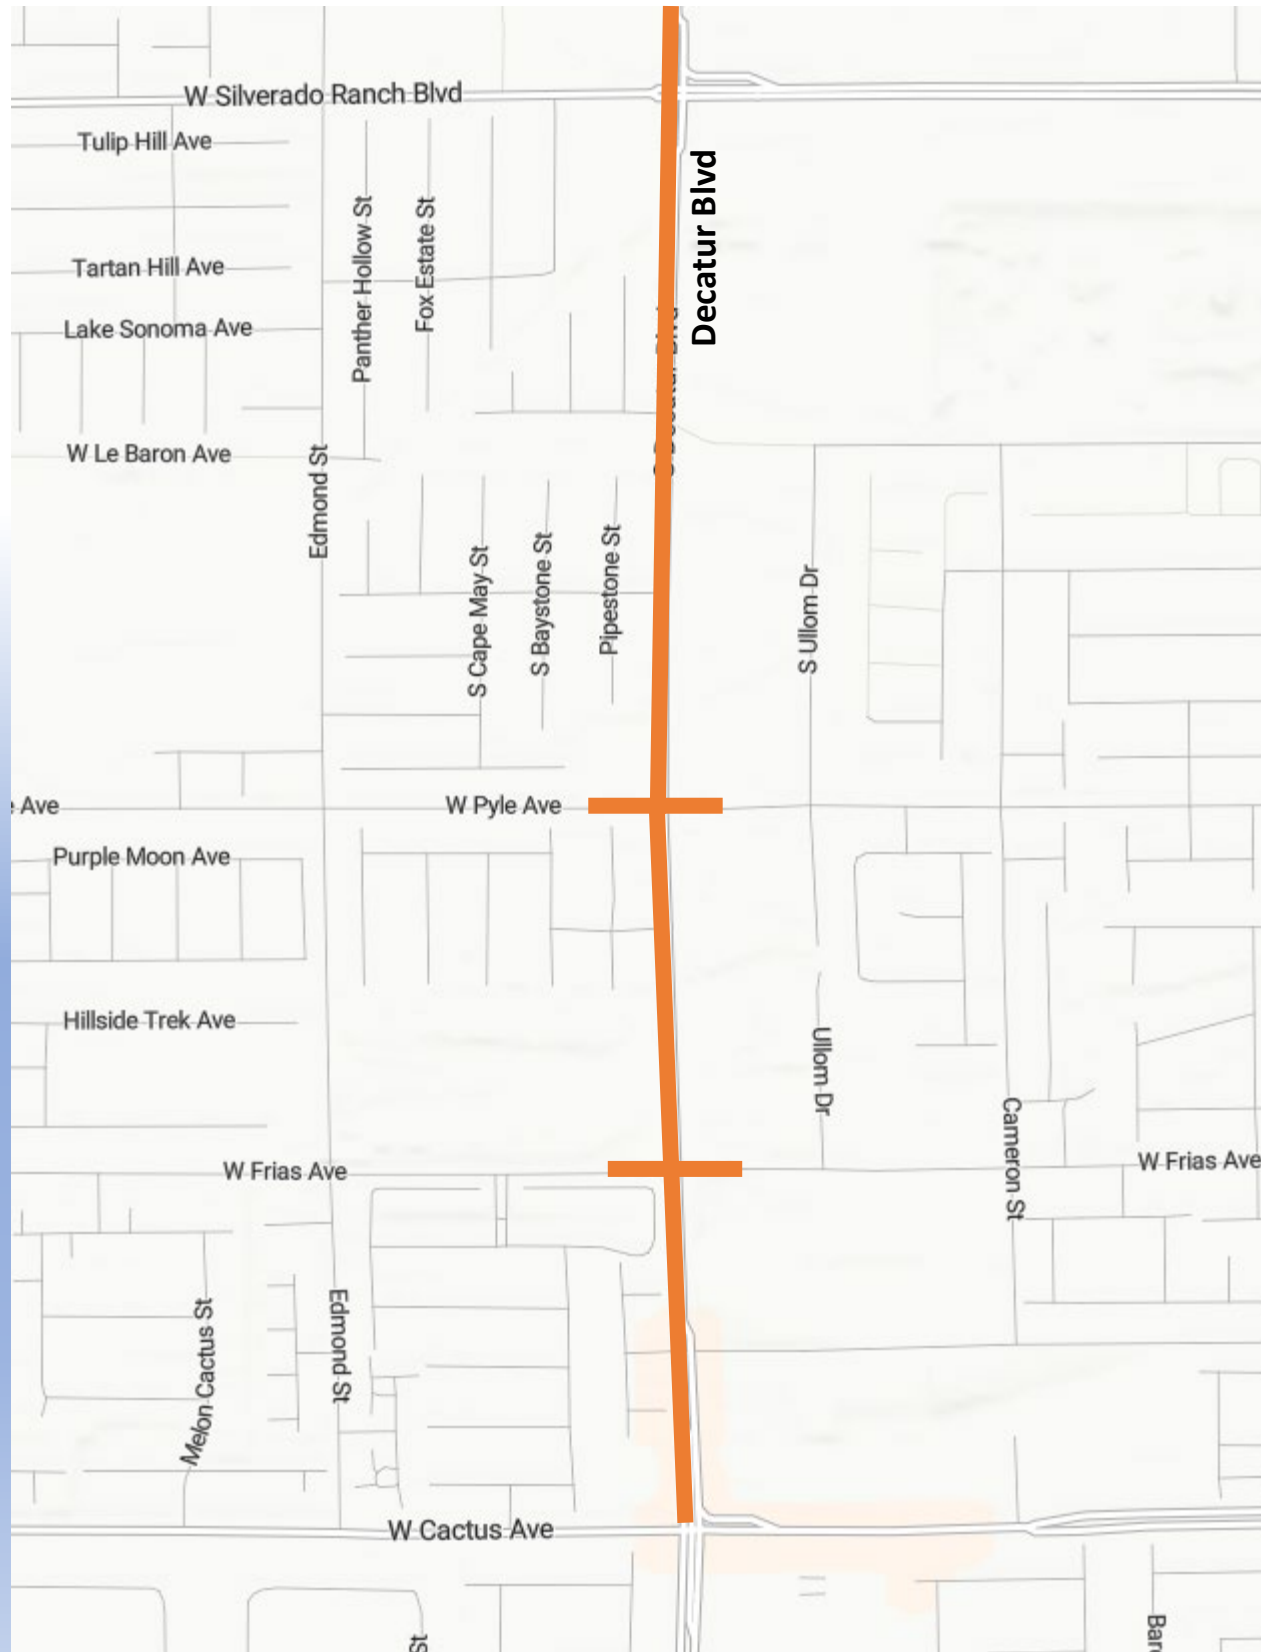

together**for**better

Traffic Restrictions November 10-16

Decatur Blvd from Cactus Ave to Silverado Ranch
Working Hours 7:00am - 3:30pm
Lane Restrictions 24 Hours

- East Half Road Closure
- 1 Lane Open Northbound and Southbound Decatur between Cactus and Silverado Ranch.
- Dedicated Left Turn Lanes at Silverado Ranch.

Pyle Avenue and Frias Avenue
Working Hours 7:00am - 3:30pm
Lane Restrictions 24 Hours

- Half Road Closure
- 1 Lane Open Westbound and Eastbound at the intersection

together**for**better

Traffic Restrictions November 10-16

- Decatur Blvd from Wigwam Ave to Blue Diamond Road
Working Hours 7:00am - 3:30pm
- 1 Lane Open SB from Wigwam to Blue Diamond Rd
 - 2 Dedicated Left Turn Lanes Southbound to Eastbound Blue Diamond.