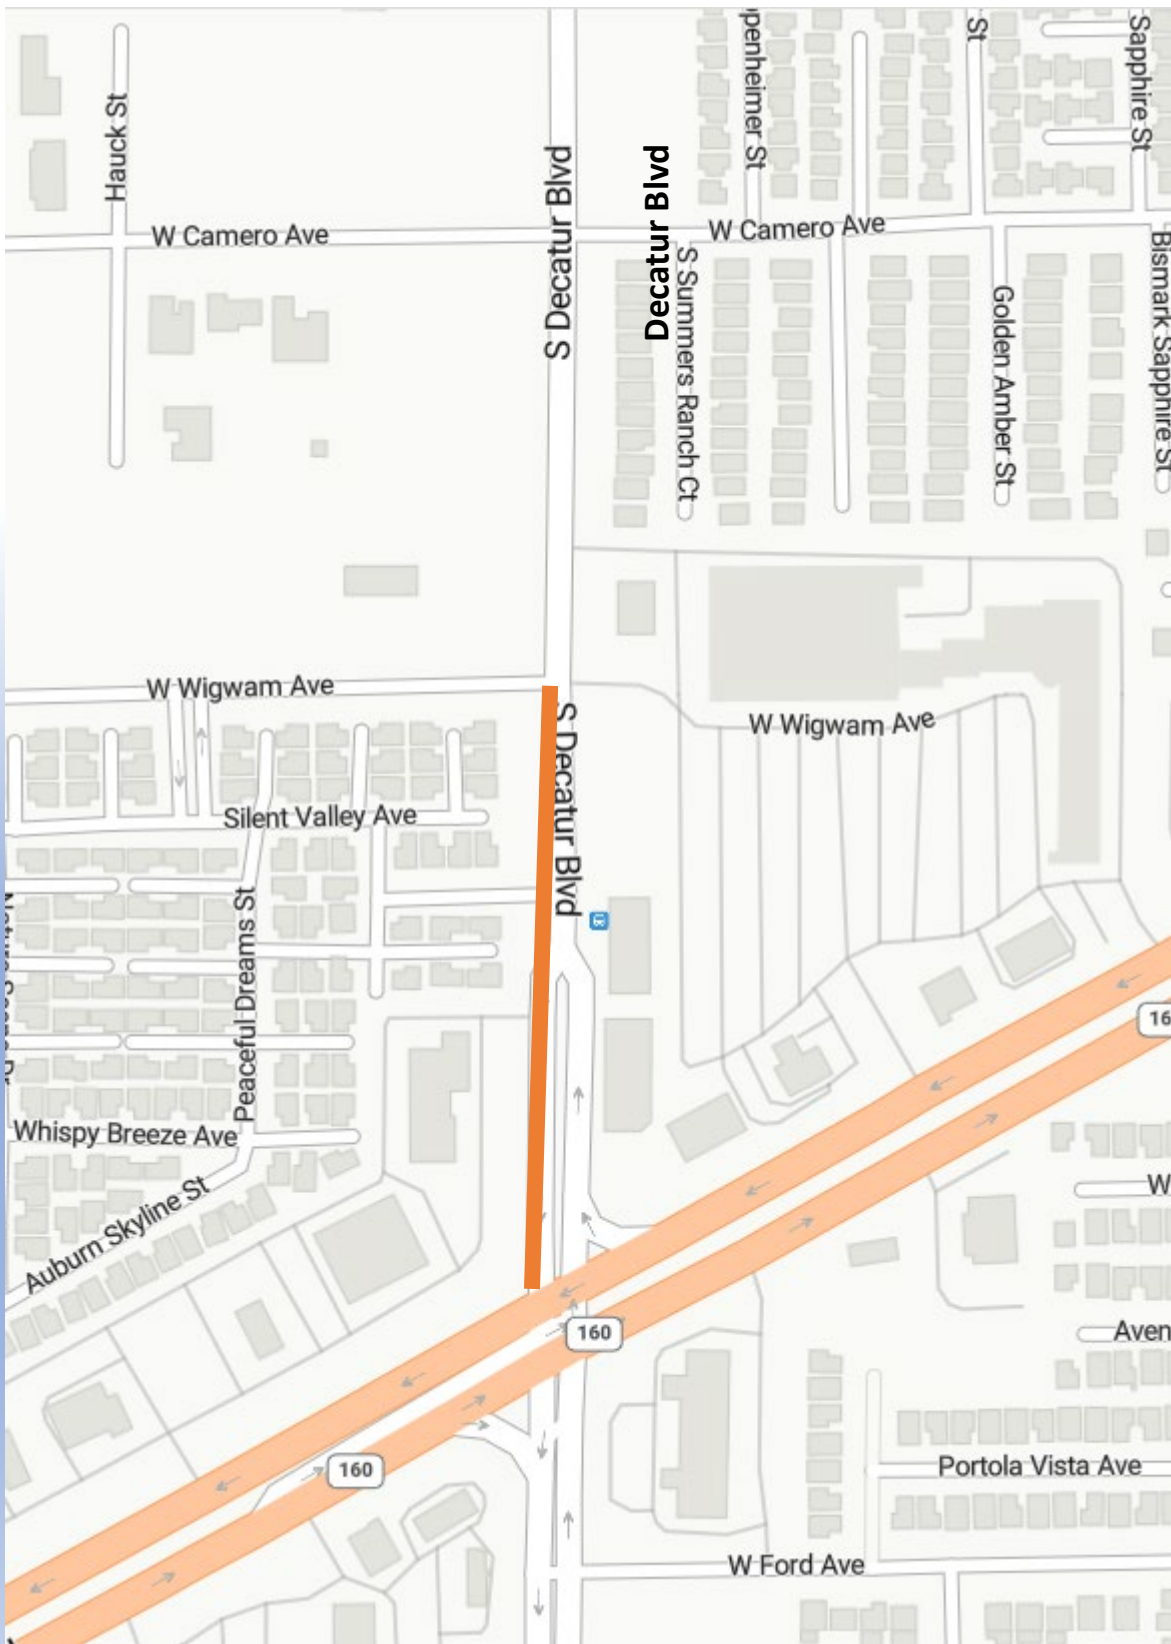

together**for**better

Traffic Restrictions November 10-16

Decatur Blvd from Cactus Ave to Silverado Ranch
Working Hours 7:00am - 3:30pm
Lane Restrictions 24 Hours

- East Half Road Closure
- 1 Lane Open Northbound and Southbound Decatur between Cactus and Silverado Ranch.
- Dedicated Left Turn Lanes at Silverado Ranch.

Pyle Avenue and Frias Avenue
Working Hours 7:00am - 3:30pm
Lane Restrictions 24 Hours

- Half Road Closure
- 1 Lane Open Westbound and Eastbound at the intersection

together**for**better

Traffic Restrictions November 10-16

- Decatur Blvd from Wigwam Ave to Blue Diamond Road
Working Hours 7:00am - 3:30pm
- 1 Lane Open SB from Wigwam to Blue Diamond Rd
 - 2 Dedicated Left Turn Lanes Southbound to Eastbound Blue Diamond.